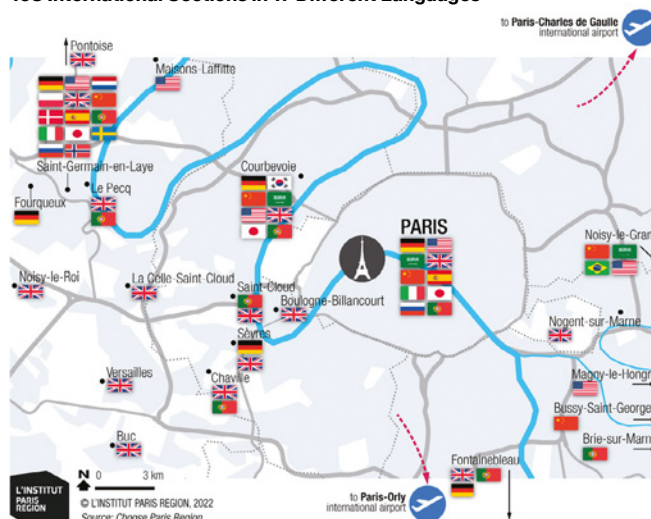

Ministry of Education, Higher Education and Research, 2019-20

An Ever-Increasing Number of International and Bilingual Education Opportunities

Paris Region offers a world-class education system with an extensive
selection of international schools open to more than 23,000 foreign and
French pupils from preschool to high school:

8 international public high schools and 1 more scheduled for to open in
2023, 1 European school.

Near 120 schools with 168 international sections (bilingual programs) or
binational sections offering bicultural education and intensive schooling in
17 different foreign languages.

A Variety of Curriculum and Diplomas

Nearly 40 international private schools, including well-known schools:

- British School of Paris
- American School of Paris
- International School of Paris
- Jeannine Manuel
- EIB Paris
- Marymount
- Deutsche Schule Paris
- Liceo italiano Leonardo da Vinci
- Liceo Español Luis Buñuel, etc

French schools with international sections follow the national French
curriculum offering an International Section where foreign languages and
some courses such as history, geography and literature are taught in a
language other than French.

Recent international school openings include the European School in Paris-
La Défense (Courbevoie), an international high-school in Palaiseau and
other upcoming projects.

168 International Sections in 17 Different Languages

	ES	SS	HS		ES	SS	HS
American	4	7	5	Japanese	3	3	2
Arab	2	5	4	Korean	1	1	0
Brazilian	0	1	1	Norwegian	1	1	1
British	10	21	14	Polish	1	2	2
Chinese	6	7	6	Portuguese	3	8	4
Danish	1	1	1	Russian	1	1	1
Dutch	1	1	1	Spanish	2	3	2
German	6	6	4	Swedish	1	1	1
Italian	2	4	2				

ES: Elementary schools - SS: Secondary schools - HS: High Schools - Ministry of Education 10/2021,
data 2021

Paris Region's
International
Education Guide:
[internationaleducation.
parisregion.eu](http://internationaleducation.parisregion.eu)

Diplomas in Paris Region	
European Baccalaureate	Courbevoie
International Baccalaureate (IB) diploma	Paris, Maisons-Laffitte, Saint-Cloud, Verneuil-sur-Seine
A-Levels	Paris, Croissy-sur-Seine
US High School Diploma	Paris, Saint-Cloud, Verneuil-sur-Seine
ABIBAC - German Abitur Allgemeine Hochschulreife + French Baccalaureate	Paris, Combs-la-Ville, Le Raincy, Dourdan, Courbevoie, Enghien-les-Bains, Rueil-Malmaison, Buc
BACHIBAC - Spanish Bachillerato + French Baccalaureate	Paris, Noisy-le-Grand, Maisons-Alfort, Montigny-le Bretonneux, Sartrouville, Dourdan, Bois-Colombes, Sceaux, Ermont, Pontoise
ESABAC - Italian Esame di Stato + French Baccalaureate	Paris, Saint-Denis, Saint-Maur-des-Fossés, Rambouillet, Massy, Bois-Colombes, Sarcelles
OIB - French Baccalaureate with an International Option	Paris, Buc, Courbevoie, Fontainebleau, La Celle-Saint-Cloud, Maisons-Laffitte, Nogent-sur-Marne, Noisy-le-Grand, Pontoise, Saint-Cloud, Saint-Germain-en-Laye, Sèvres, Versailles